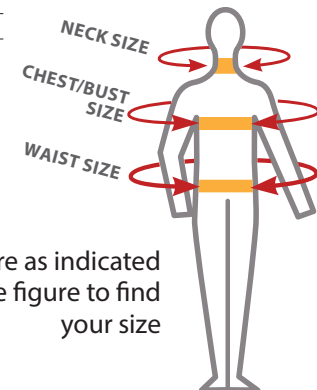

SIZE CONVERSIONS

Coverall/Action Back

REGULAR

	77R	82R	87R	92R	97R	102R	107R	112R	
Chest	54	56	58	60	62	64	66	68	
Waist	43	45	47	49	51	53	55	57	
In leg	77	79	81	83	85	87	89	91	
	S		M		L		XL		XXL

STOUT

	87ST	92ST	97ST	102ST	107ST	112ST	117ST	122ST	127ST	132ST	137ST
Chest	60	62	64	66	68	70	72	74	76	78	80
Waist	48	50	52	54	56	58	60	62	64	66	68
Inleg	70	72	74	76	78	80	82	83	84	85	86
	M	L		XL	XXL		3XL		4XL	5XL	

LONG

	79L	84L	89L	94L
Chest	55	57	59	61
Waist	45	47	49	51
Inleg	83	85	87	89
	S	M	L	XL

Work Drill Pants

REGULAR

Imperial Size	26	28	30	32	34	36	38	40	42	44	46	48	50
Corresponding Size	67R	72R	77R	82R	87R	92R	97R	102R	107R	112R	117R		
		XS	S		M	L		XL	XXL		3XL	4XL	

STOUT

Imperial Size	34	36	38	40	42	44	46	48	50	52	54
Corresponding Size	87ST	92ST	97ST	102ST	107ST	112ST	117ST	122ST	127ST	132ST	137ST
	M	L		XL	XXL		3XL	4XL		5XL	

LONG

Imperial Size	31	33	35	37
Corresponding Size	79L	84L	89L	94L
	S	M	L	

Measure as indicated on the figure to find your size

Safety wear and Workwear

(Jackets, Jumpers, Vests, Polos, T-Shirts, Shirts)

To Fit Chest (cm) loose fit	73	80	87	95	102	110	117	125	133	141	157	173
Corresponding size	XXS	XS	S	M	L	XL	2XL	3XL	4XL	5XL	7XL	9XL