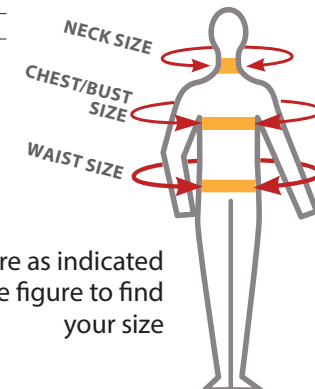

SIZE CONVERSIONS

Coverall/Action Back

REGULAR

	77R	82R	87R	92R	97R	102R	107R	112R	
Chest	54	56	58	60	62	64	66	68	
Waist	43	45	47	49	51	53	55	57	
In leg	77	79	81	83	85	87	89	91	
	S		M		L		XL		XXL

STOUT

	87ST	92ST	97ST	102ST	107ST	112ST	117ST	122ST	127ST	132ST	137ST	
Chest	60	62	64	66	68	70	72	74	76	78	80	
Waist	48	50	52	54	56	58	60	62	64	66	68	
Inleg	70	72	74	76	78	80	82	83	84	85	86	
	M		L		XL		XXL		3XL		4XL	5XL

LONG

	79L	84L	89L	94L		
Chest	55	57	59	61		
Waist	45	47	49	51		
Inleg	83	85	87	89		
	S		M	L		XL

Work Drill Pants

REGULAR

Imperial Size	26	28	30	32	34	36	38	40	42	44	46	48	50	
Corresponding Size	67R	72R	77R	82R	87R	92R	97R	102R	107R	112R	117R			
	XS		S		M		L		XL		XXL		3XL	4XL

STOUT

Imperial Size	34	36	38	40	42	44	46	48	50	52	54	
Corresponding Size	87ST	92ST	97ST	102ST	107ST	112ST	117ST	122ST	127ST	132ST	137ST	
	M		L		XL		XXL		3XL		4XL	5XL

LONG

Imperial Size	31	33	35	37	
Corresponding Size	79L	84L	89L	94L	
	S		M	L	

Measure as indicated on the figure to find your size

Safety wear and Workwear

(Jackets, Jumpers, Vests, Polos, T-Shirts, Shirts)

To Fit Chest (cm) loose fit	73	80	87	95	102	110	117	125	133	141	157	173
Corresponding size	XXS	XS	S	M	L	XL	2XL	3XL	4XL	5XL	7XL	9XL